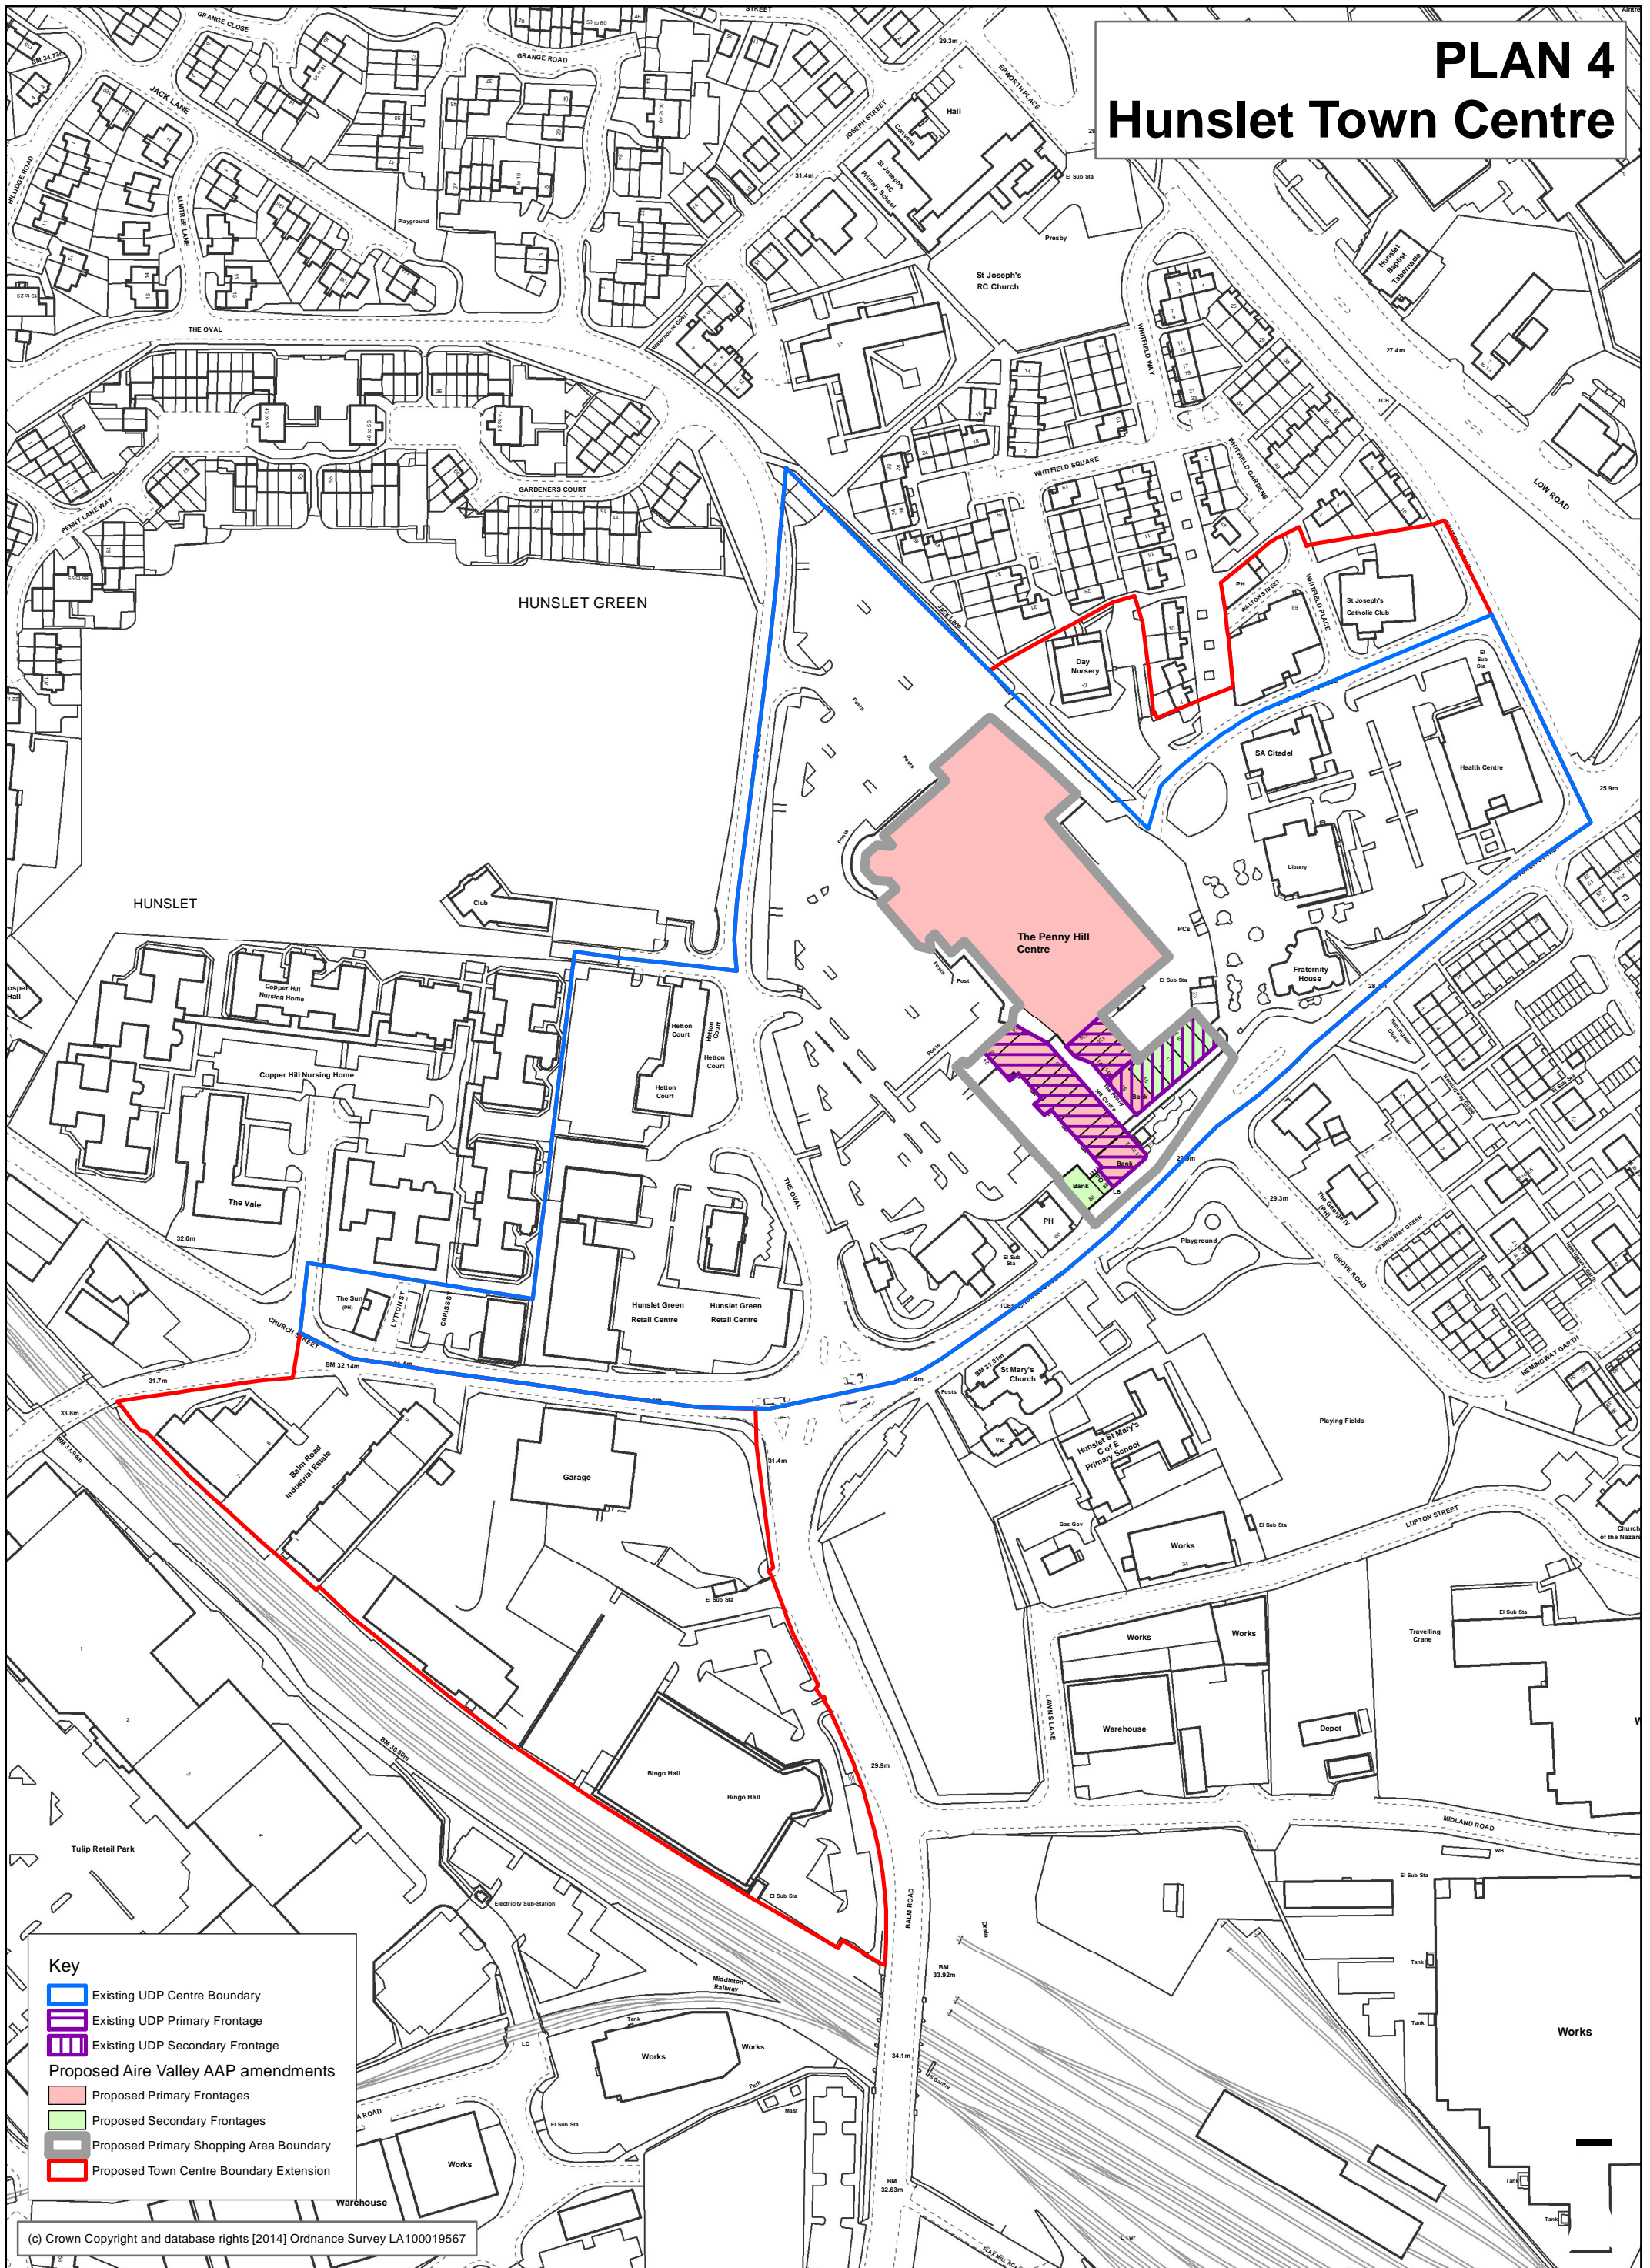

# PLAN 4 Hunslet Town Centre

- Key**
- Existing UDP Centre Boundary
  - Existing UDP Primary Frontage
  - Existing UDP Secondary Frontage
  - Proposed Aire Valley AAP amendments**
  - Proposed Primary Frontages
  - Proposed Secondary Frontages
  - Proposed Primary Shopping Area Boundary
  - Proposed Town Centre Boundary Extension

(c) Crown Copyright and database rights [2014] Ordnance Survey LA100019567